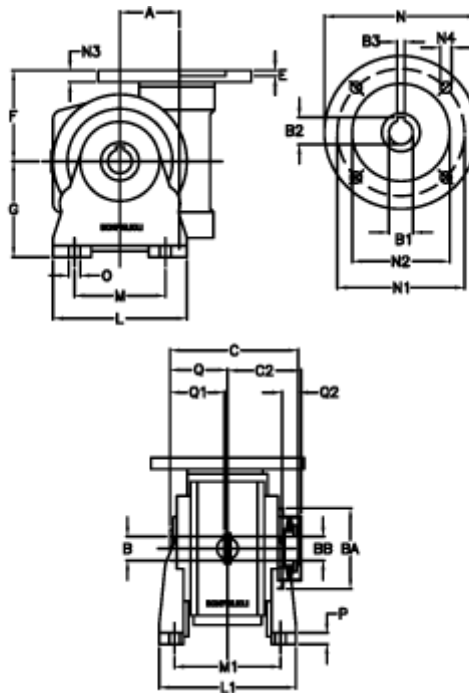

Article number: 390204906032816

Description: Worm Gear with Torque Limiter
VF 49-L1-V-60 P71B14

Measures

a = 49.50	C2 = 63,5	M1 = 98.5	Q = 51.0
B = 25	Description = VF 49V-xx-71B14	N = 105	Q1 = 41
B1 E7 = 14	E = 3.0	N1 = 85	Q2 = 15
B2 = 16.3	F = 70	N2 = 70	
B3 H9 = 5	g = 82	N3 = 10.5	
BA = 63	L = 110	N4 = 6,5	
BB H7 = 14	L1 = 124.0	O = 8.5	
C = 105	m = 63	P = 12	